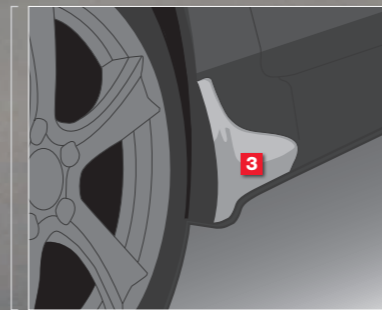

Obsession

"The value of life can be measured by how many times your soul has been deeply stirred." Since the young Soichiro Honda ran at full speed after the first car he saw, racing stirred his soul. His deep-seated passion continues to power dreams today. And when Ritchie Ginther's RA272 won its first Grand Prix title, a simple question took form, and became a lifelong challenge: What if everybody could experience the same feeling a racing car driver has every time they get behind the wheel?